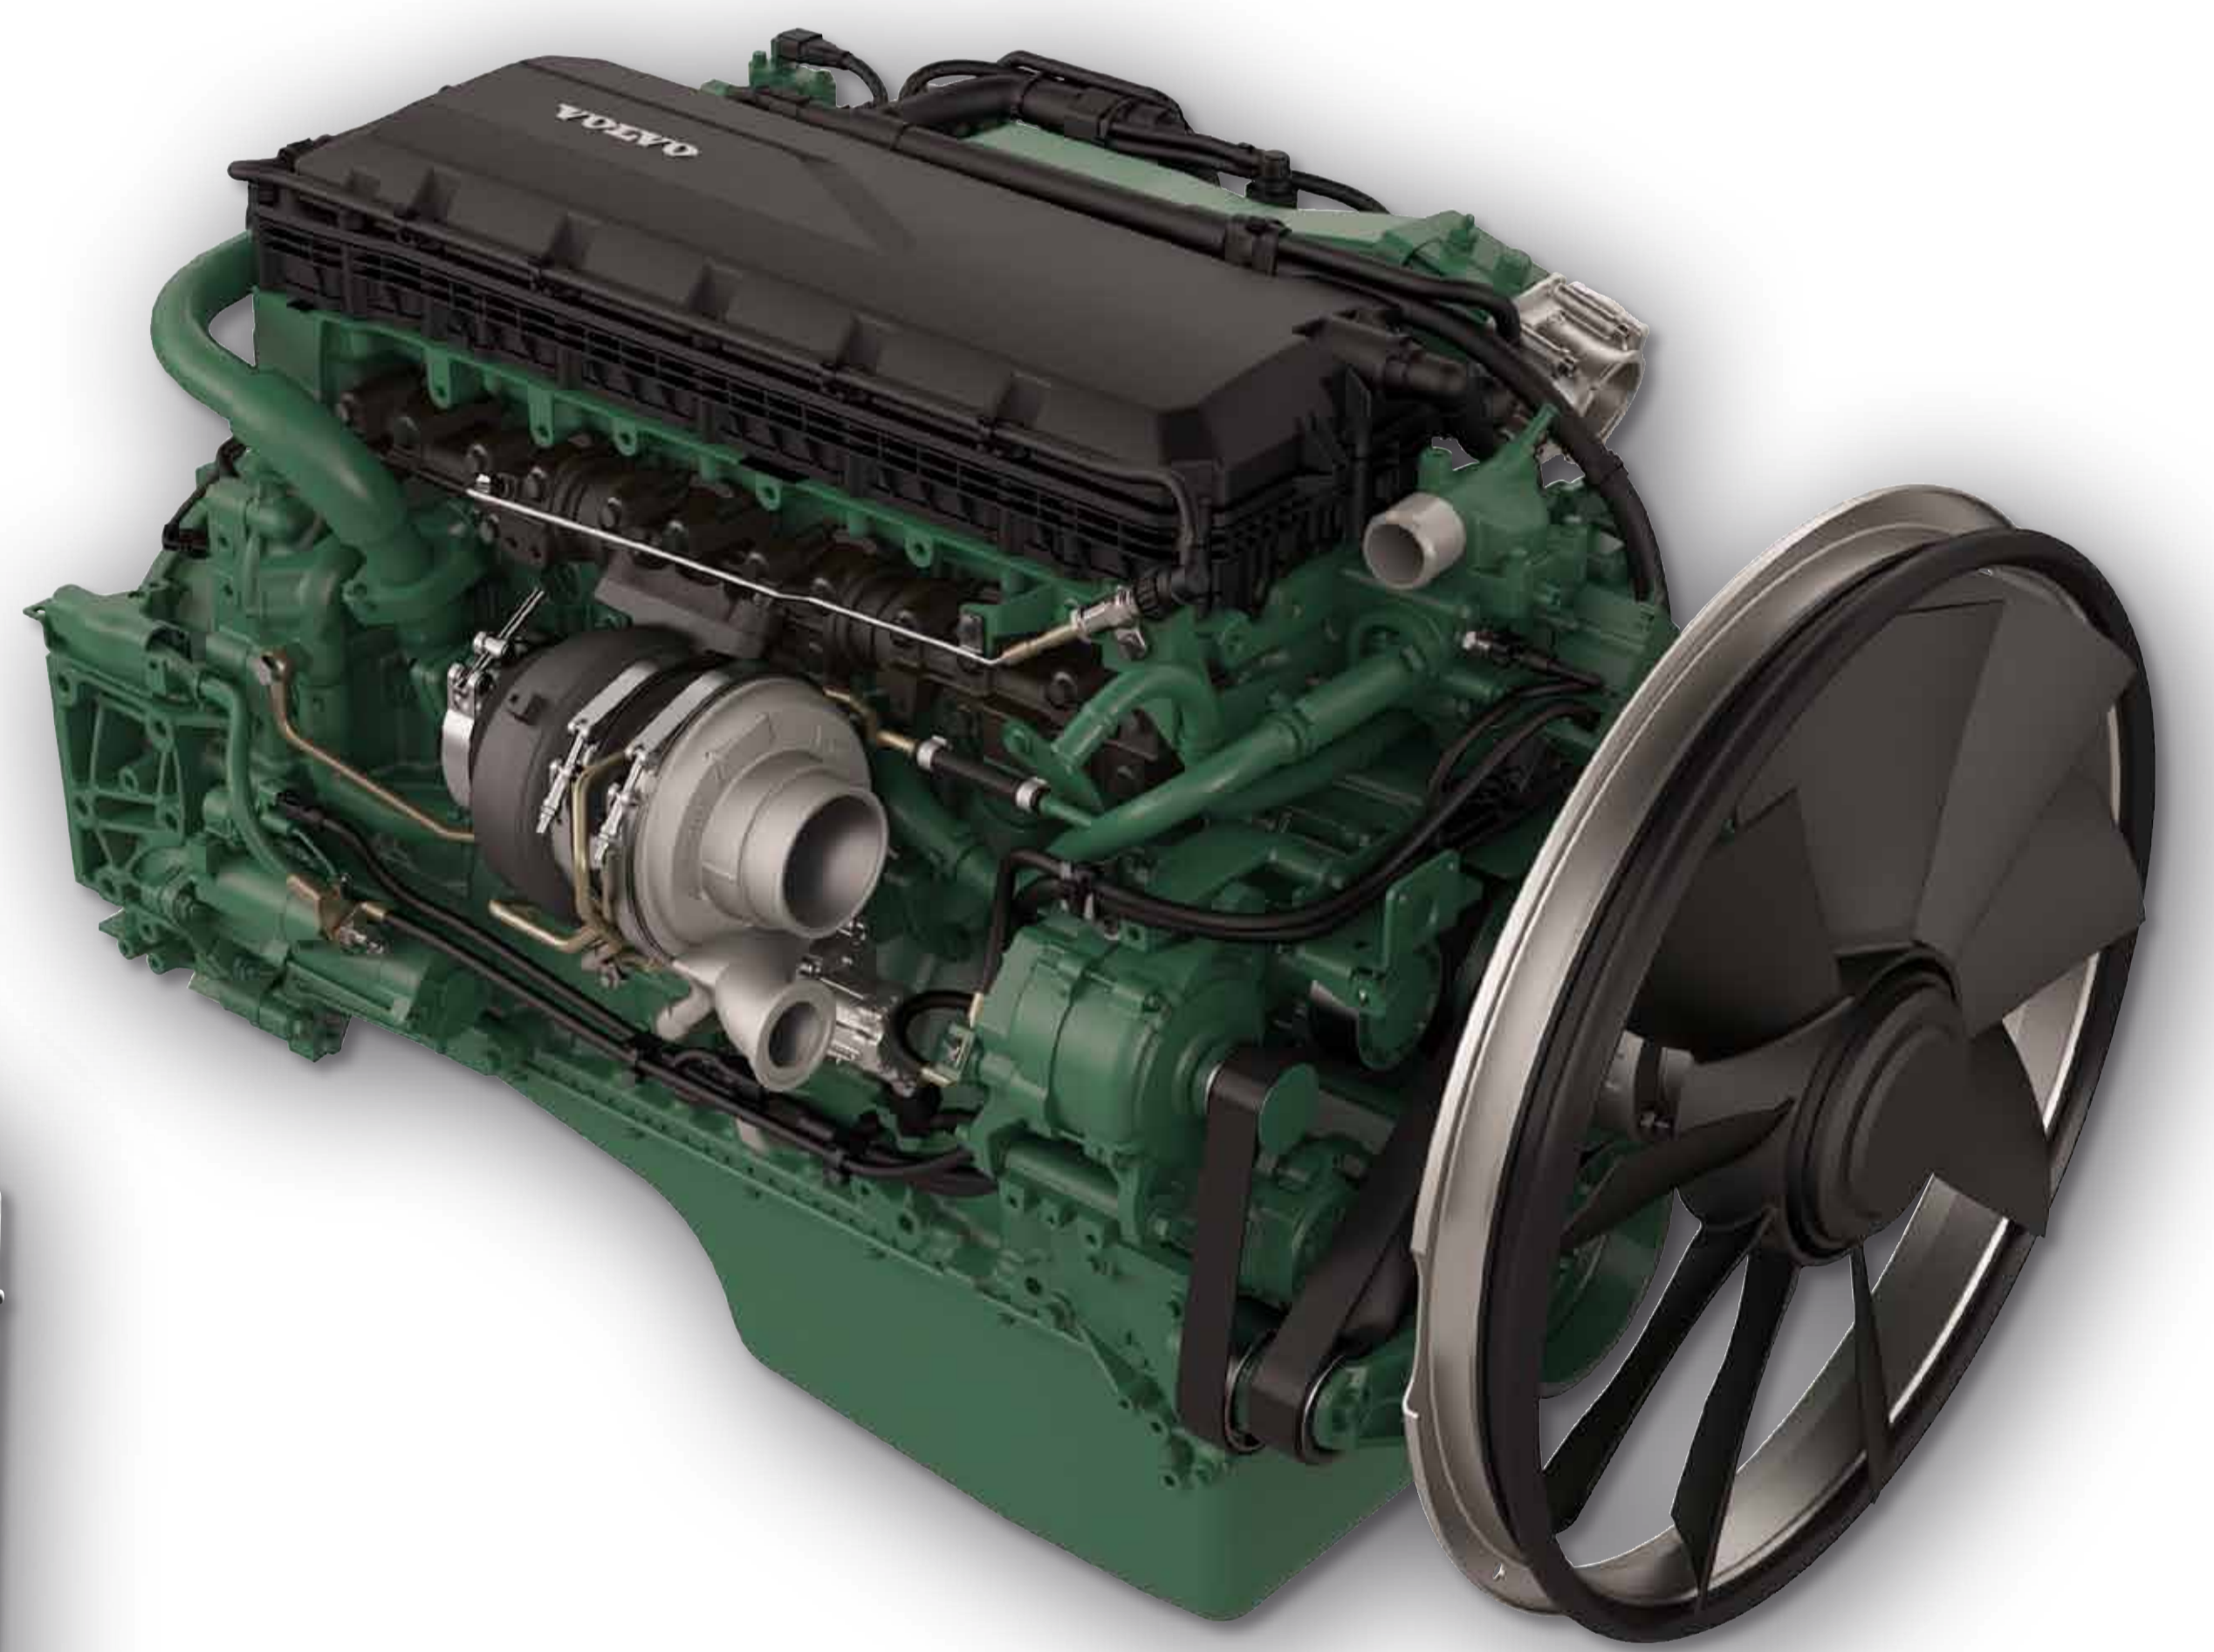

OFF-ROAD 105-565 kW

POWER GENERATION 85-770 kVA

UPTIME IN PRACTICE

POWERING YOUR BUSINESS WWW.VOLVOPENTA.COM

**VOLVO
PENTA**