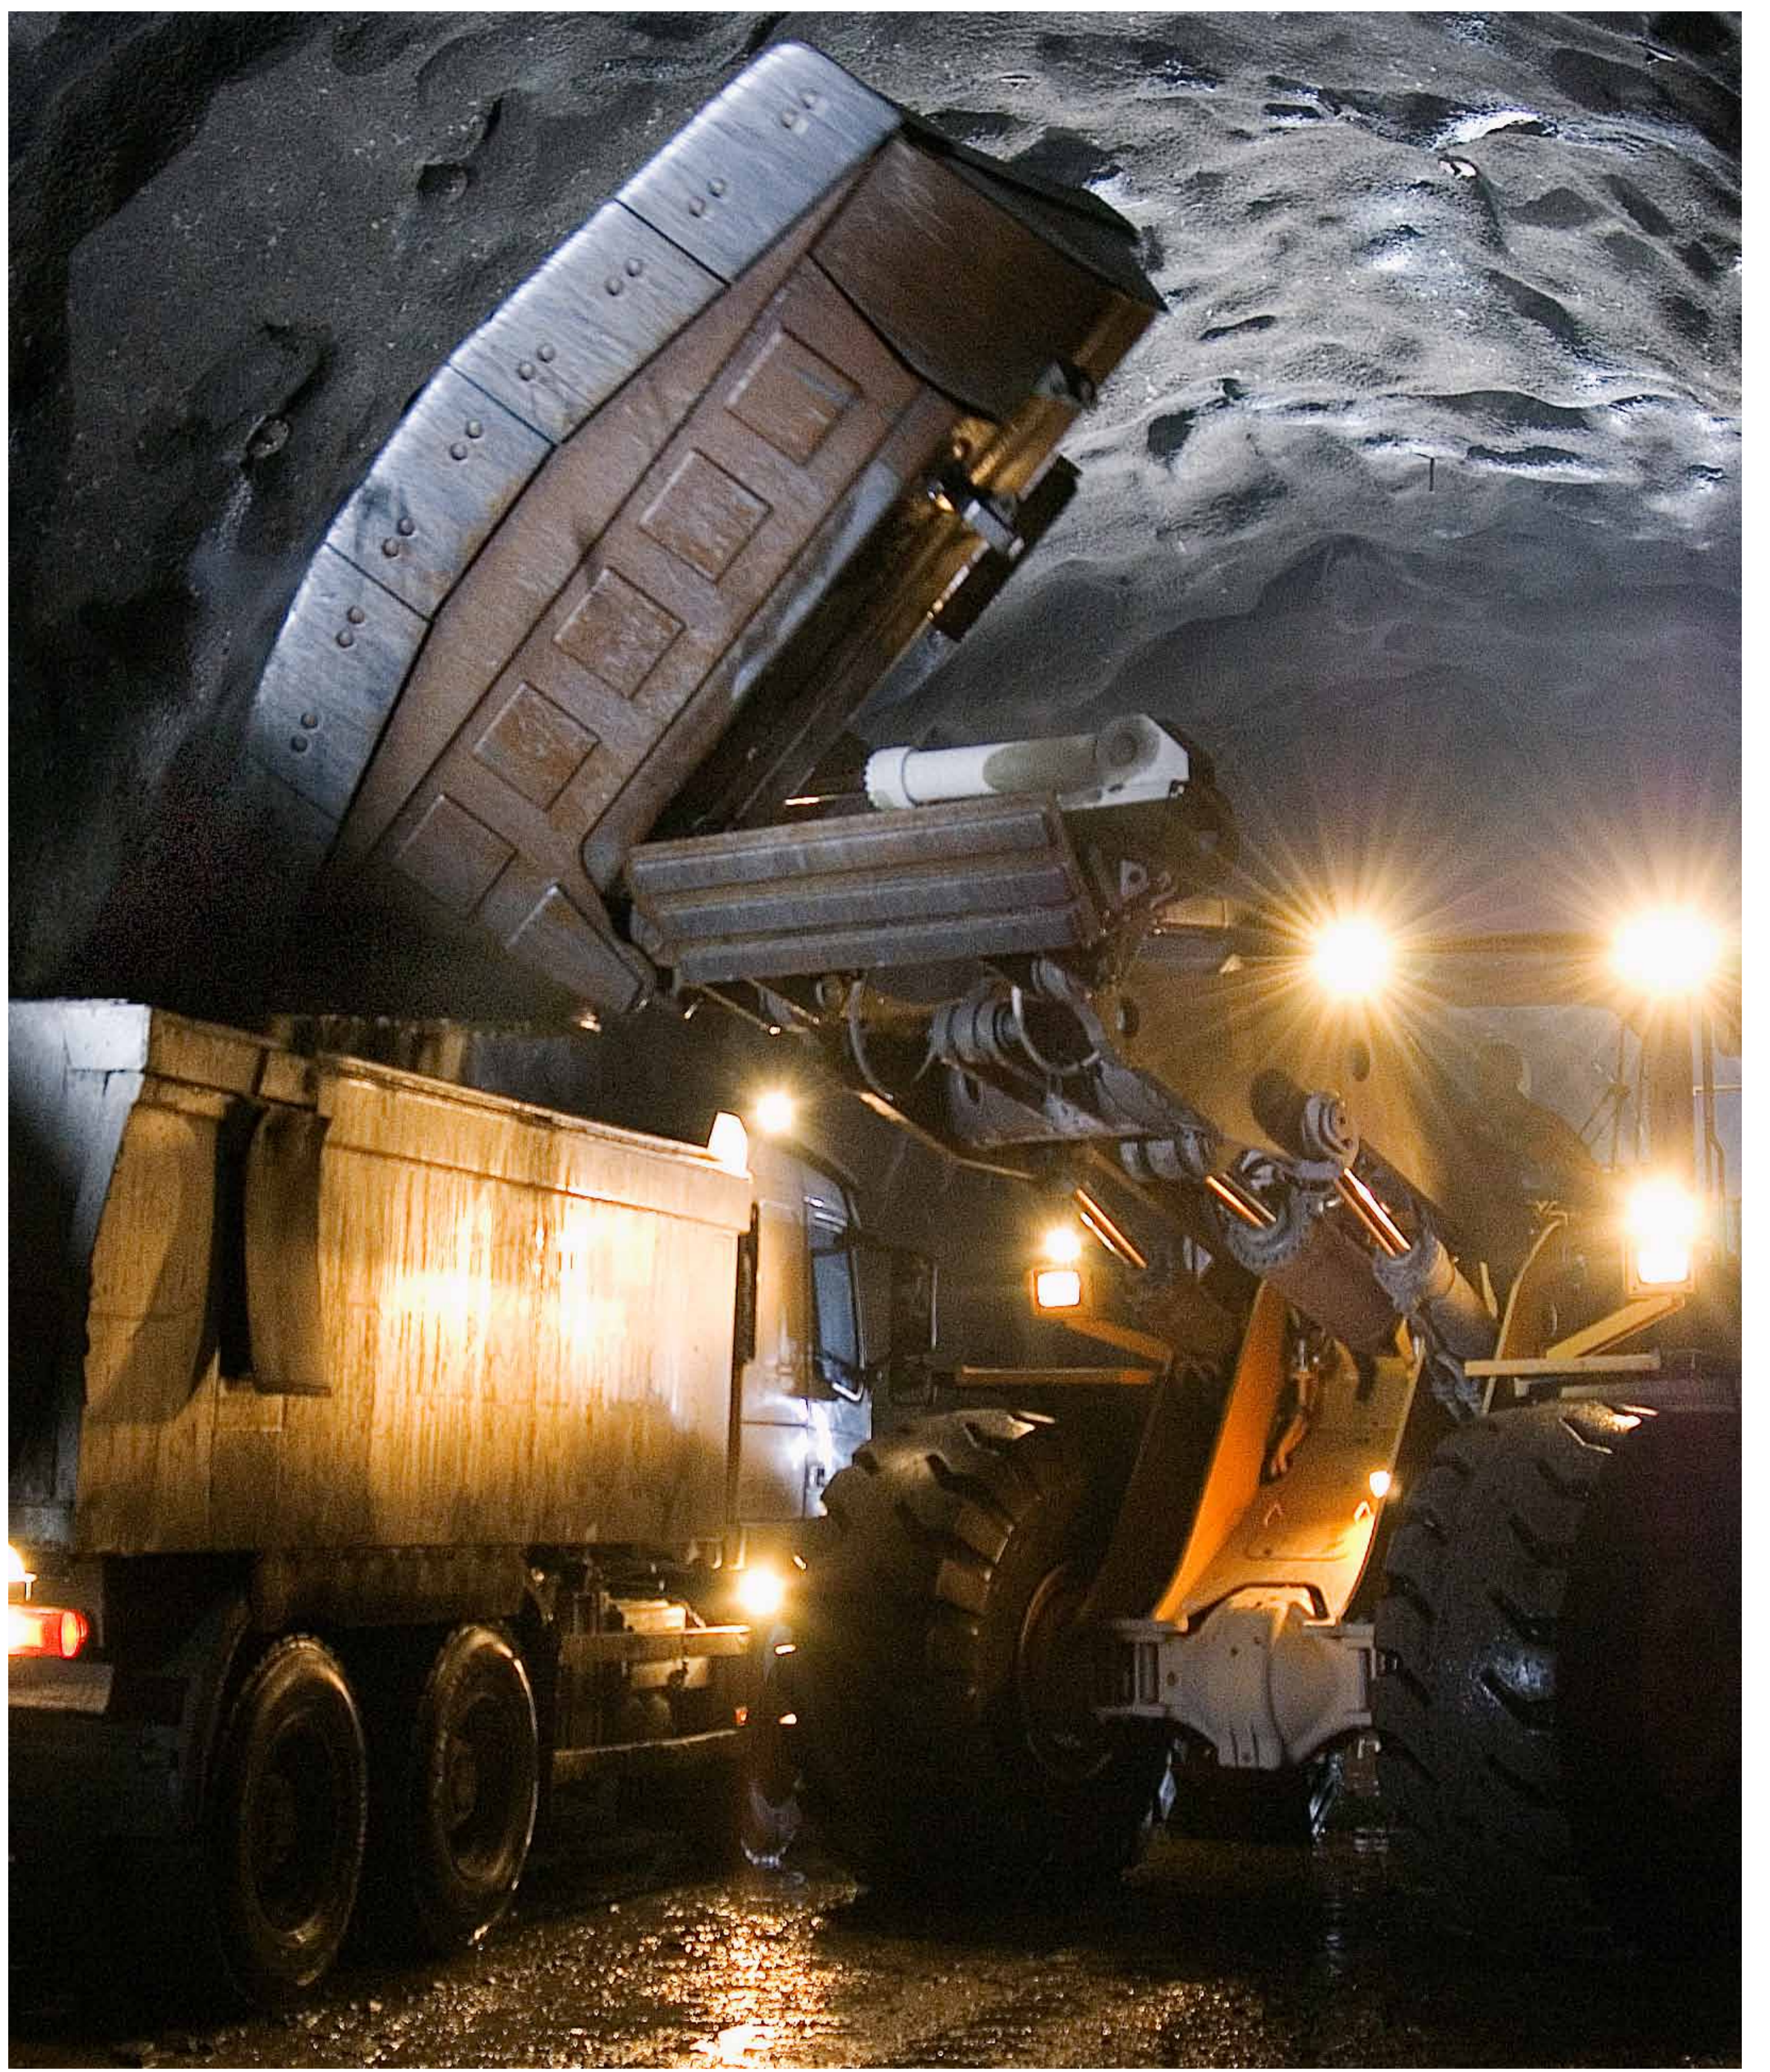

OFF-ROAD 105-565 kW

POWER GENERATION 85-770 kVA

UPTIME IN PRACTICE

POWERING YOUR BUSINESS WWW.VOLVOPENTA.COM

**VOLVO
PENTA**